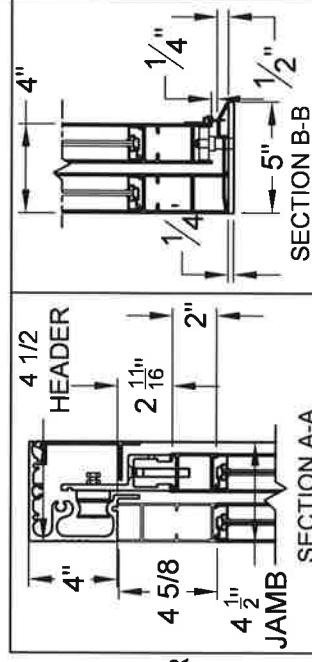

FINISH: 313 DARK BRONZE QUANTITY: 1 PART NAME: CUT SHEET GT1500LM MANUAL CONVENIENCE WINDOW FIXED SIDELITE, LEFT HAND

Job Name: MCDONALDS NEW WEST MINISTER 40255

Distributor: NABCO CANADA CALGARY

Order No.: 90114455 ITEM 10

GYRO TECH

B

PART NO.